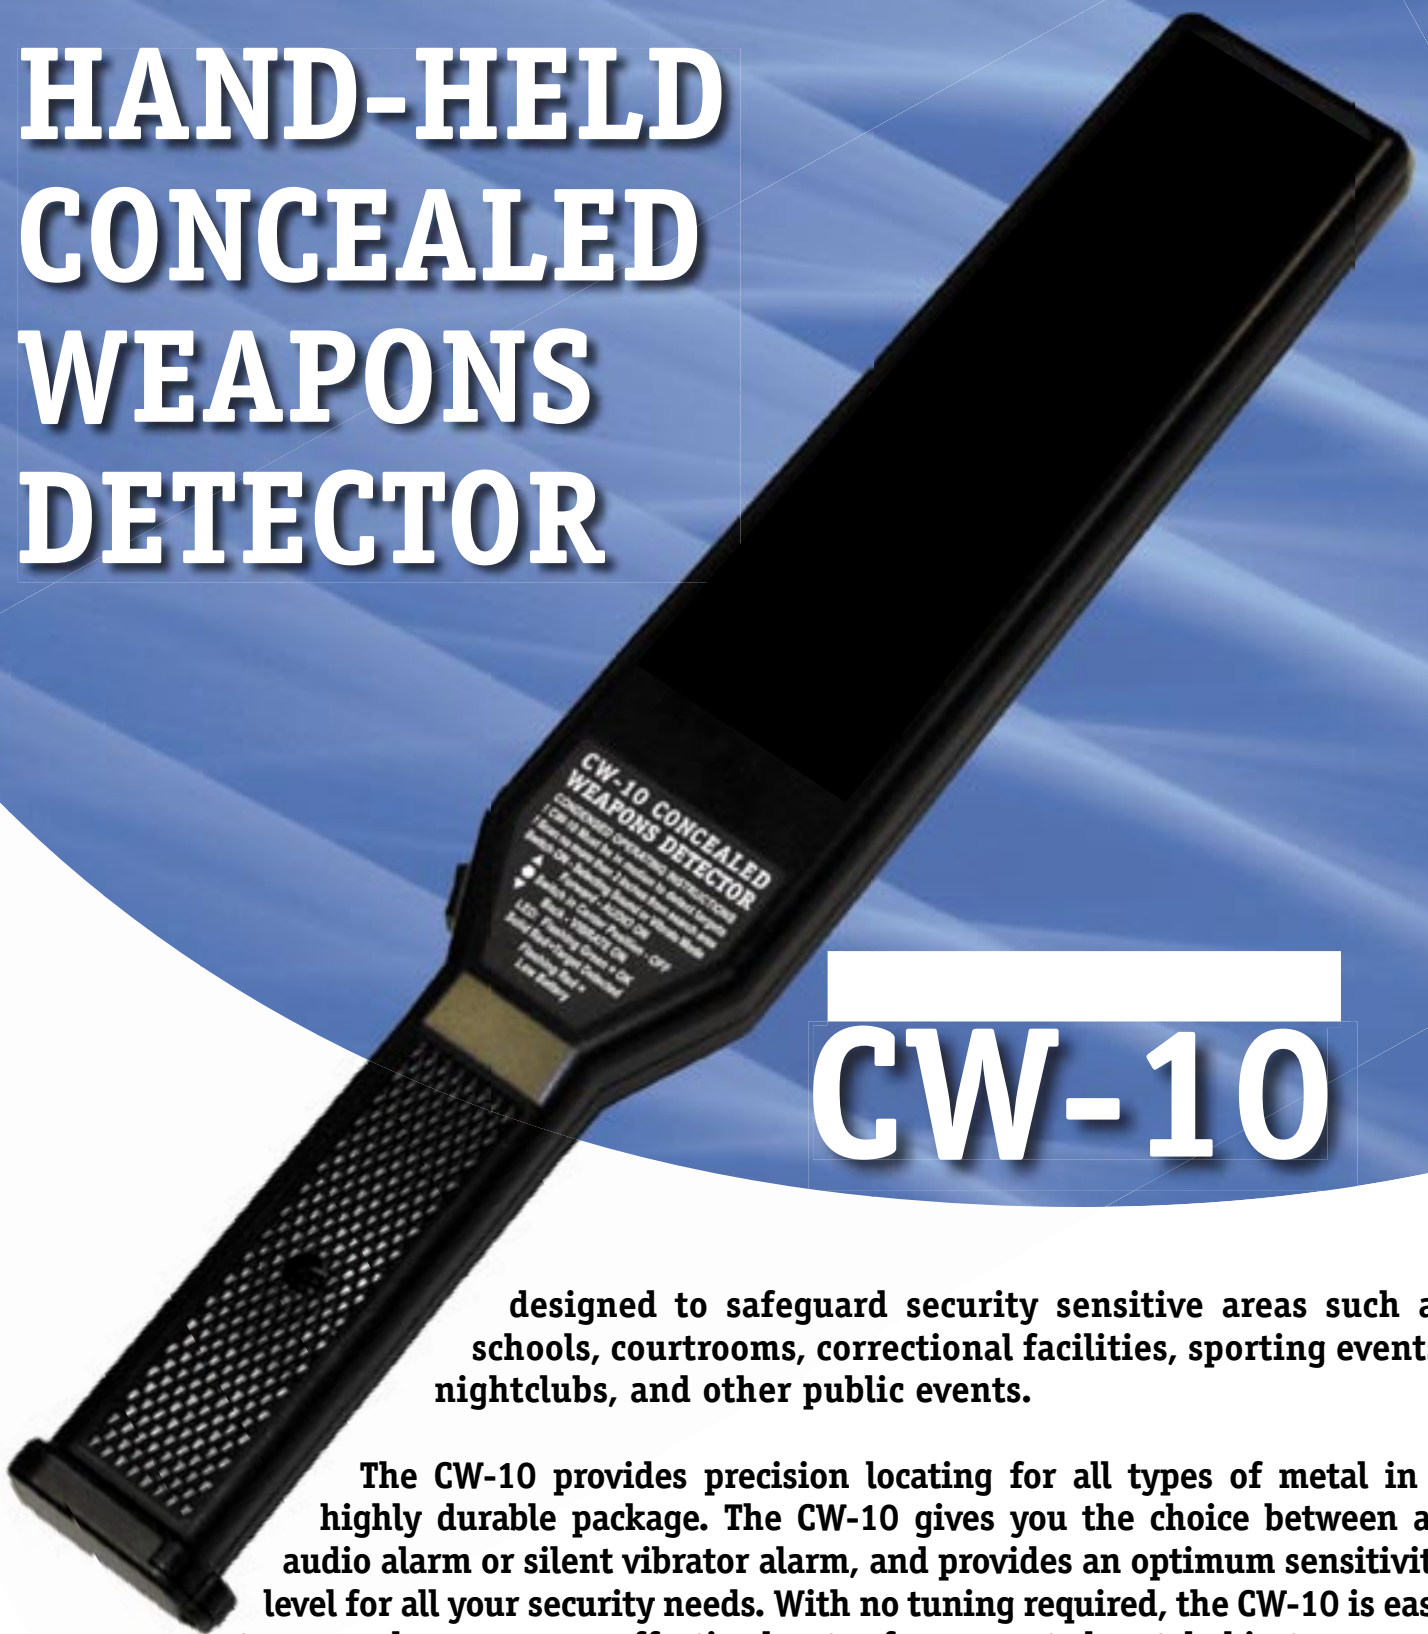

HAND-HELD CONCEALED WEAPONS DETECTOR

CW-10

designed to safeguard security sensitive areas such as schools, courtrooms, correctional facilities, sporting events, nightclubs, and other public events.

The CW-10 provides precision locating for all types of metal in a highly durable package. The CW-10 gives you the choice between an audio alarm or silent vibrator alarm, and provides an optimum sensitivity level for all your security needs. With no tuning required, the CW-10 is easy to use and serves as an effective locator for unwanted metal objects.

security • INTELLIGENT • DYNAMIC • EFFECTIVE • solutions

CW-10 HAND-HELD CONCEALED WEAPONS DETECTOR

FEATURES:

- Detects items of all types of metal: ferrous and non ferrous
- Choice of audio alarm or silent vibrate alarm
- Easy to use, 3 position switch for power, audio and vibrate
- Sensitivity setting at optimum level – no tuning required
- Balanced and lightweight, weight under 12 ounces
- Uses one 9 Volt battery
- Low Battery Indicator
- No tools required to change battery
- All metal detection, auto tune circuitry – no tuning required.
- Ruggedly built with quality components for years of dependable service

SPECIFICATIONS:

Operating Frequency: 110 kHz
Audio Frequency: 2700 Hz

INDICATORS:

Solid Red LED: Target Detected
Flashing Green LED: Power On
Flashing Red LED: Low Battery Indicator
Alarm Signal
Audio Mode: Speaker with Red LED
Vibrate Mode: Vibrator with Red LED